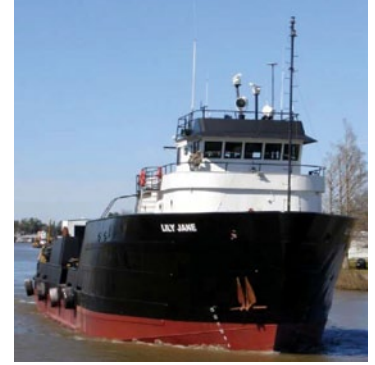

OFFICIAL NO. 602334

OWNER
JAMBON BOAT RENTALS

FLAG
US

HOME PORT
GOLDEN MEADOW, LA

BUILDER
SETTON BELLE RIVER

YEAR BUILT
1979

170
SERIES

DIMENSIONS

LENGTH 165 ft. [50.3 m]
 BEAM 38 ft. [11.6 m]
 DEPTH 11.1 ft. [3.4 m]
 LIGHT DRAFT 8.6 ft. [2.6 m]
 MAXIMUM HEIGHT 22.3 ft. [6.8 m]
 CLEAR DECK 90 x 27 ft. [27.4 x 8.2 m]
 CLEAR DECK SQ FT 2430 sq. ft. [225 sq. m]

GENERATORS

TWO (2) 99 kW DELCO
 DRIVEN BY DETROIT 6V71

ELECTRONICS

RADARS (2) FURUNO 1932 X-BAND
 RADIOS (3) VHF HORIZON GX1250
 (1) SSB SEA 222
 GPS (2) FURUNO GP31
 AIS MARINE TECHNOLOGIES
 FATHOMETER (1) FURUNO LS6100
 AUTO PILOT (1) FURUNO FAP-55